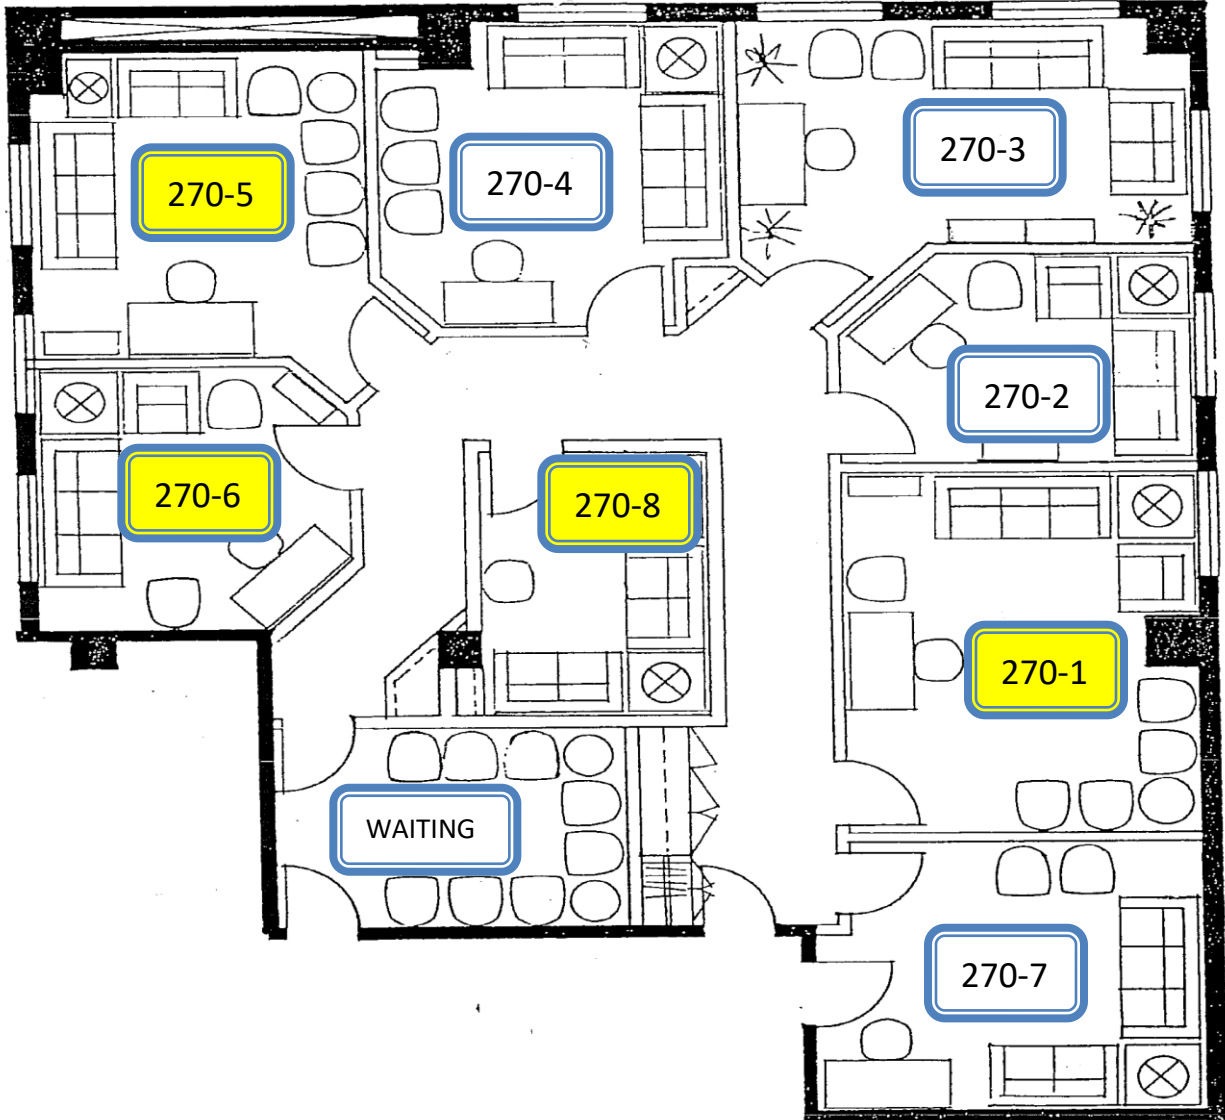

11911 SAN VICENTE SUITE 270

11911 SAN VICENTE BOULEVARD (AT MONTANA) SUITE 270	
AVAILABLE OFFICES	
Office #	Features and Amenities
Office 1	Very large 254 sf officewith lots of space for different uses. Perfect for large groups
Office 5	Large 223 sf for groups or families. Lovely view overlooking building courtyard. FULL TIME OR PART TIME Rates quoted are monthly rates per day. Monday through Friday is \$395/month for a full day, and \$295/month for a half day. Saturday is \$250/month, and Sunday is \$195/month. ALSO AVAILABLE VIA ON-LINE RESERVATION AT \$20/HR
Office 6	Cozy 143 sf office overlooking building courtyard. FULL TIME OR PART TIME Rates quoted are monthly rates per day. Monday through Friday is \$395/month for a full day, and \$295/month for a half day. Saturday is \$250/month, and Sunday is \$195/month. ALSO AVAILABLE VIA ON-LINE RESERVATION AT \$20/HR
Office 8	Affordable 114 sf interior unit unit. Perfect for therepaist just starting their practice.