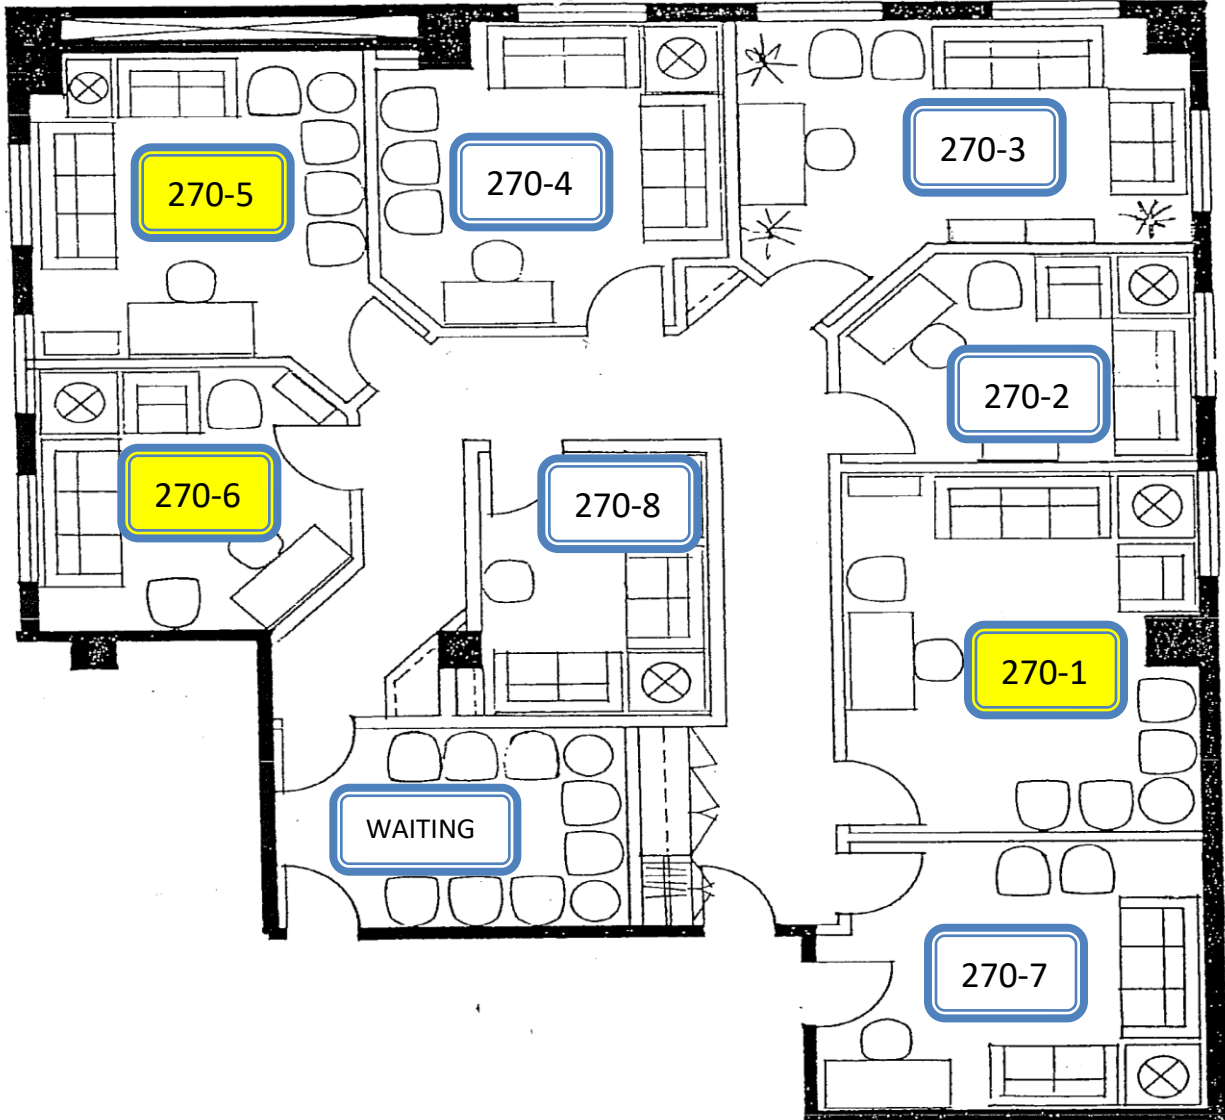

11911 SAN VICENTE SUITE 270

11911 SAN VICENTE BOULEVARD (AT MONTANA) SUITE 270	
AVAILABLE OFFICES	
Suite and Office	Features and Amenities
Office 1	Very large 254 sf officewith lots of space for different uses. Perfect for large groups
Office 5	Large 223 sf for groups or families. Lovely view overlooking building courtyard. FULL TIME OR PART TIME Rates quoted are monthly rates per day. Monday through Friday is \$395/month for a full day, and \$295/month for a half day. Saturday is \$250/month, and Sunday is \$195/month. ALSO AVAILABLE VIA ON-LINE RESERVATION AT \$20/HR
Office 6	Cozy 143 sf office overlooking building courtyard. FULL TIME OR PART TIME Rates quoted are monthly rates per day. Monday through Friday is \$395/month for a full day, and \$295/month for a half day. Saturday is \$250/month, and Sunday is \$195/month. ALSO AVAILABLE VIA ON-LINE RESERVATION AT \$20/HR