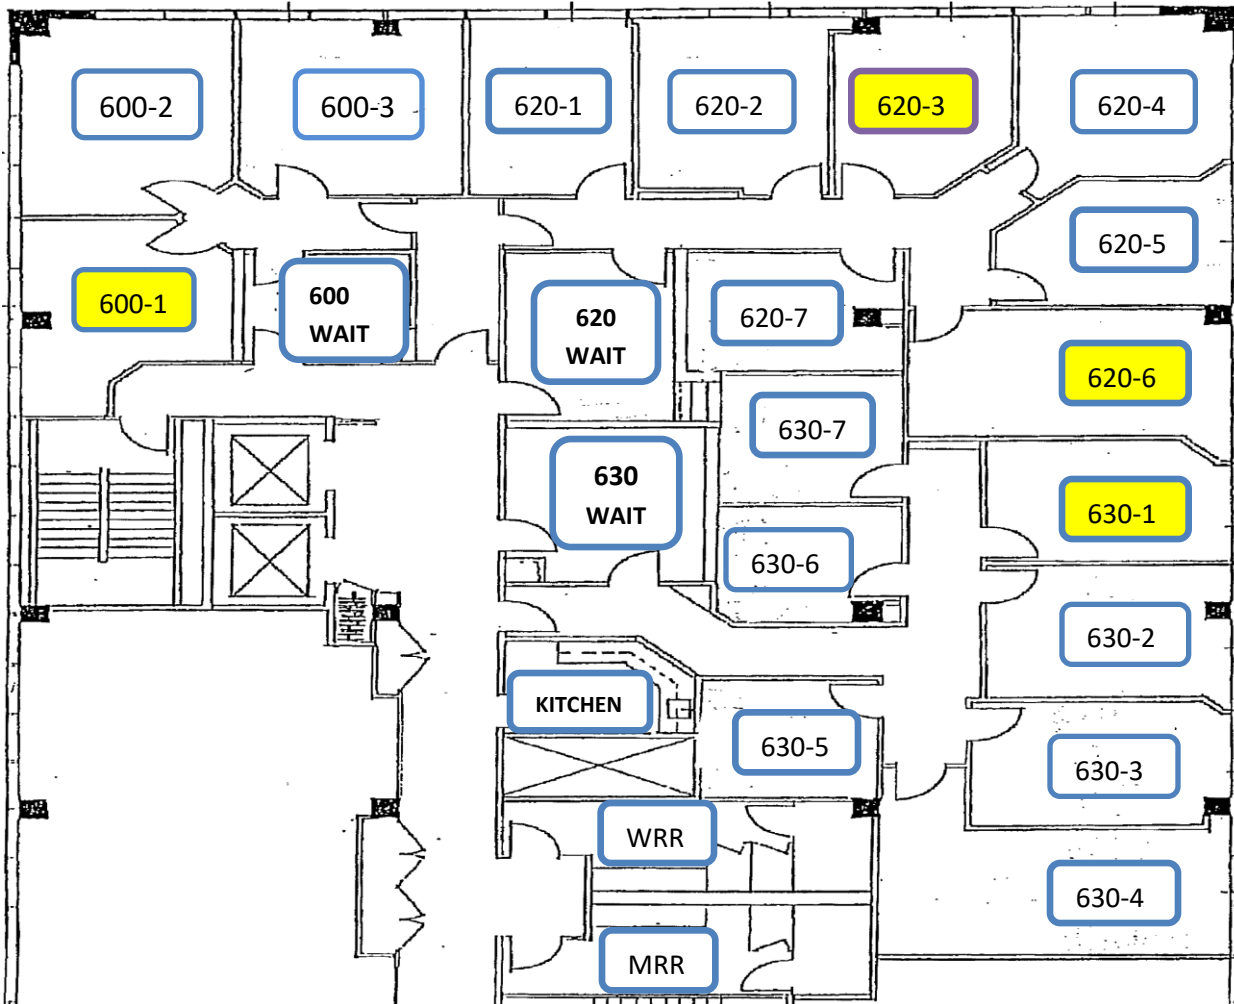

**2730 WILSHIRE BOULEVARD (AT HARVARD)  
SUITES 600, 620, 630  
SANTA MONICA, CALIFORNIA**

<b>2730 WILSHIRE BLVD, SUITES 600, 620, 630 AVAILABLE SUITES</b>	
<b>Suite and Office</b>	<b>Features and Amenities</b>
600, Office 1	200 sf West facing unit with wall to wall windows overlooking the Pacific Ocean and views from Catalina to Point dume
620, Office 3	Nicely sized 165 sf north facing office with head on views of the Santa Monica Mountains and Malibu Coast. Affordably priced for therapists just starting their practice.
620, Office 6 (620-6)	Very large and bright 245 sf east facing office with views of Santa Monica Mountains and Hollywood Hills. Perfect for large groups.
630, Office 1	Bright east facing 169 sf office with views of the Santa Monica Mountains and Hollywood Hills.