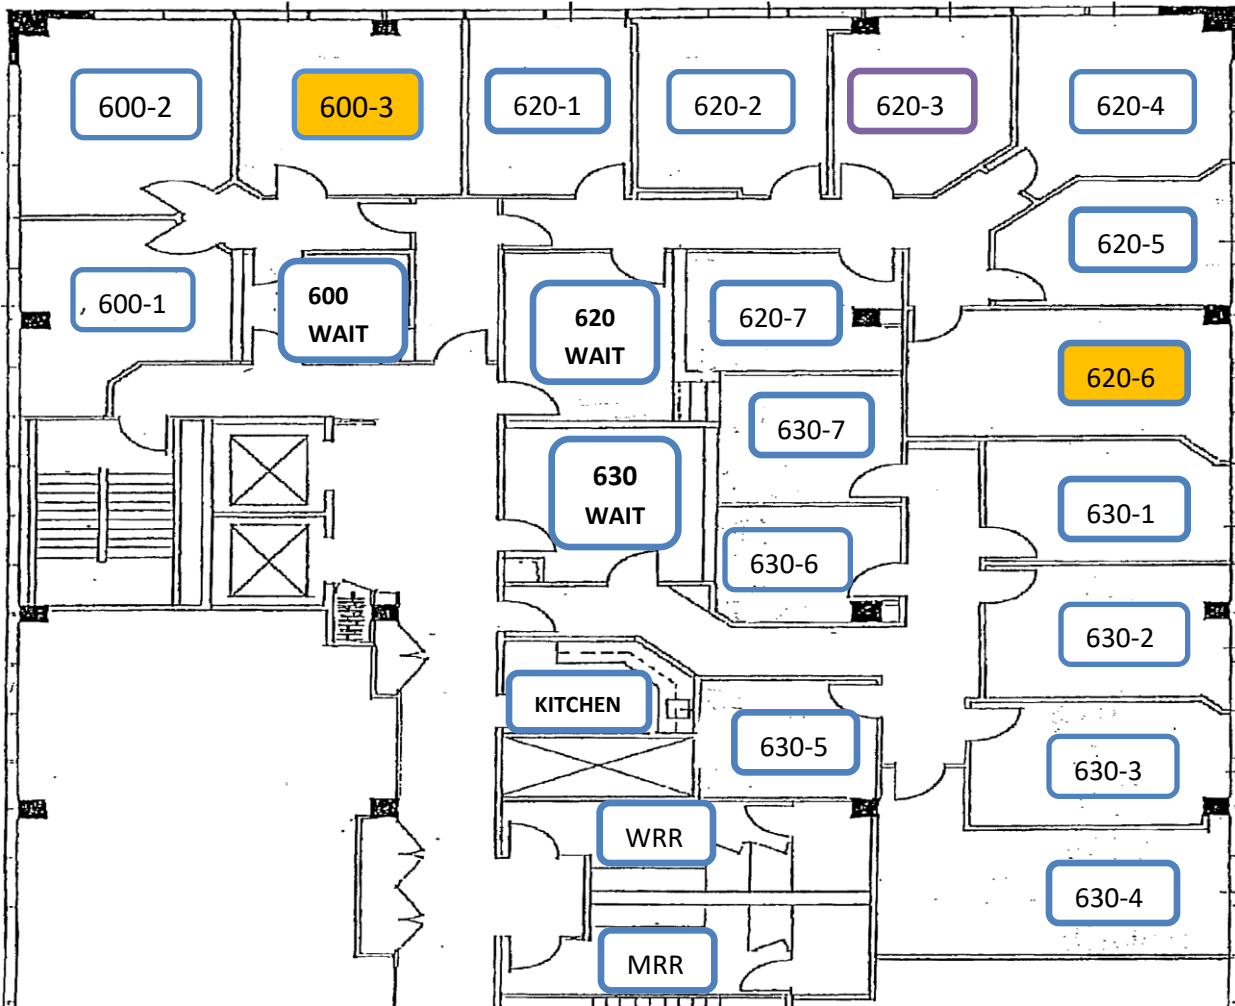

**2730 WILSHIRE BOULEVARD (AT HARVARD)
 SUITES 600, 620, 630
 SANTA MONICA, CALIFORNIA**

2730 WILSHIRE BLVD, SUITES 600, 620, 630 AVAILABLE SUITES	
Suite and Office	Features and Amenities
600, Office 3	Large 227 sf north facing office with head on views of the Santa Monica Mountains. Perfect foe large groups.
620, Office 6 (620-6)	Very large and bright 245 sf east facing office with views of Santa Monica Mountains and Hollywood Hills. Perfect for large groups.