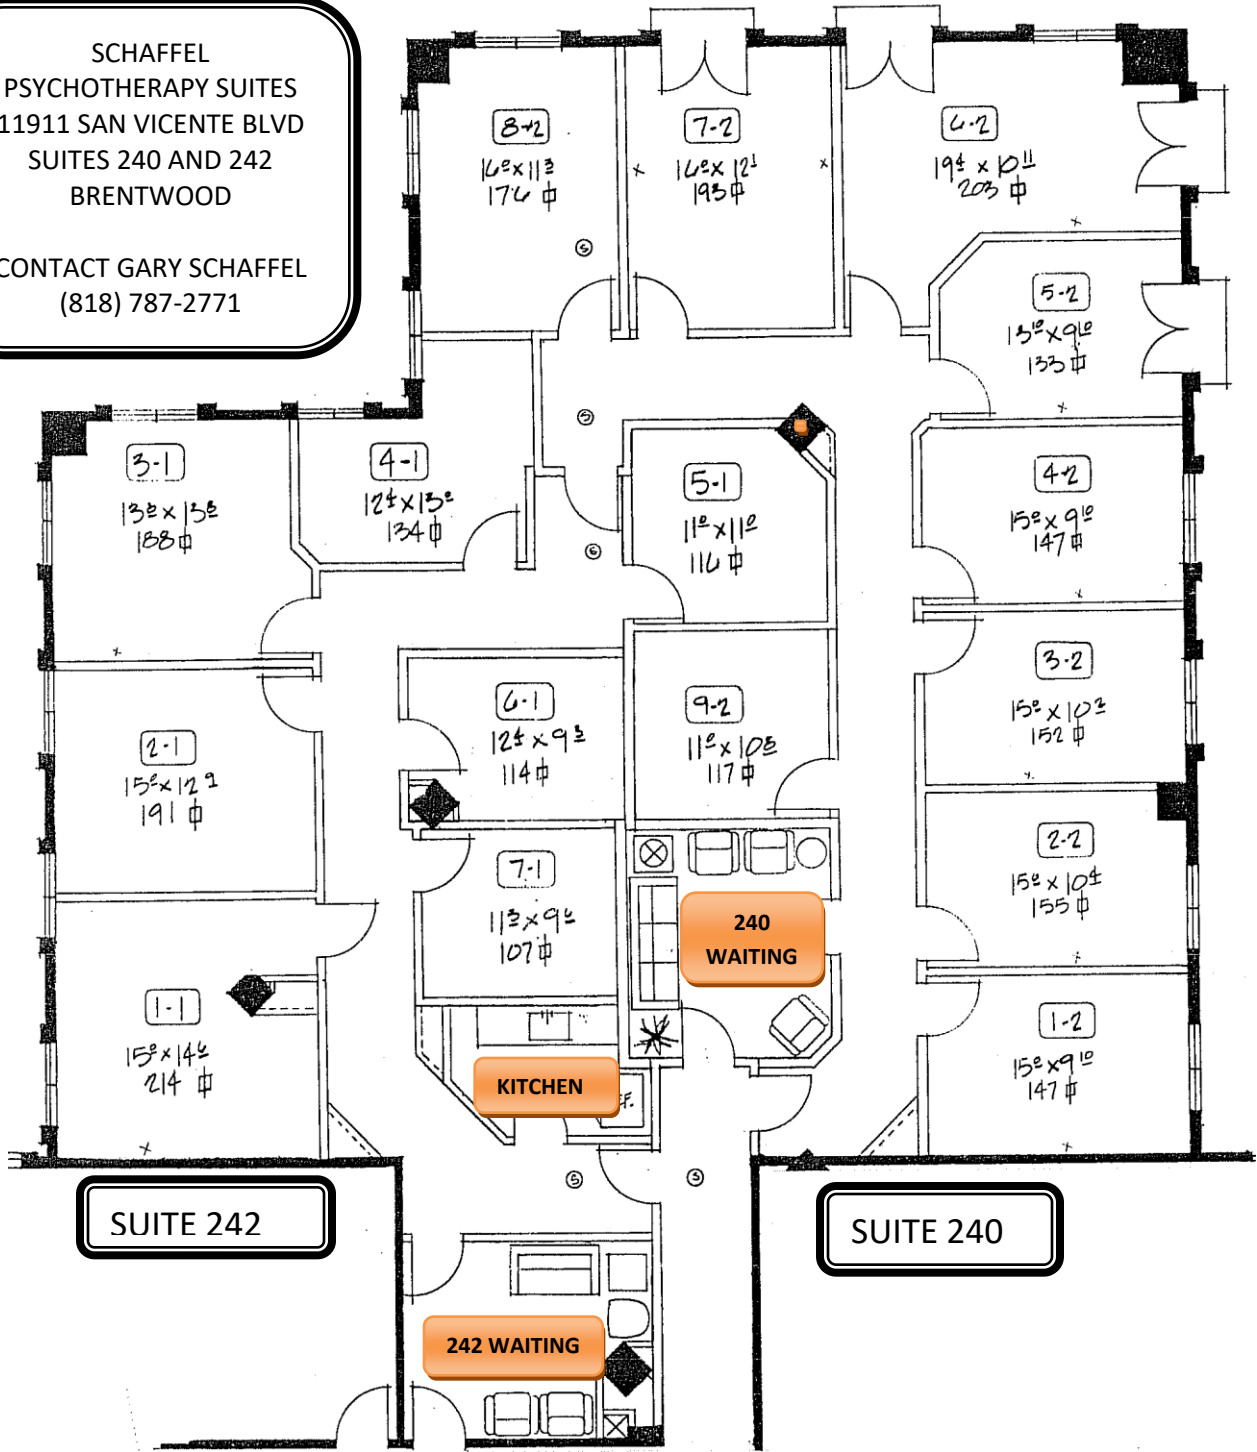

SCHAFFEL
 PSYCHOTHERAPY SUITES
 11911 SAN VICENTE BLVD
 SUITES 240 AND 242
 BRENTWOOD

CONTACT GARY SCHAFFEL
 (818) 787-2771

Suites 240 and 242	DESCRIPTIONP
242, OFFICE 2	PART TIME ONLY. Available full and half days and also hourly using on on line app. Call for rates and details
242 #4 (4-1)	Uniquely shaped intimate 136 sf office with views of Westgate Avenue. Perfect starter office.
242 #7 (7-1)	Affordable large interior office. Great office to get your practice started.
240 #1 (1-2)	Light and bright 147 sf office overlooking building front courtyard.
240 #7 (7-2)	Very large and bright 190 sf office with full height French doors