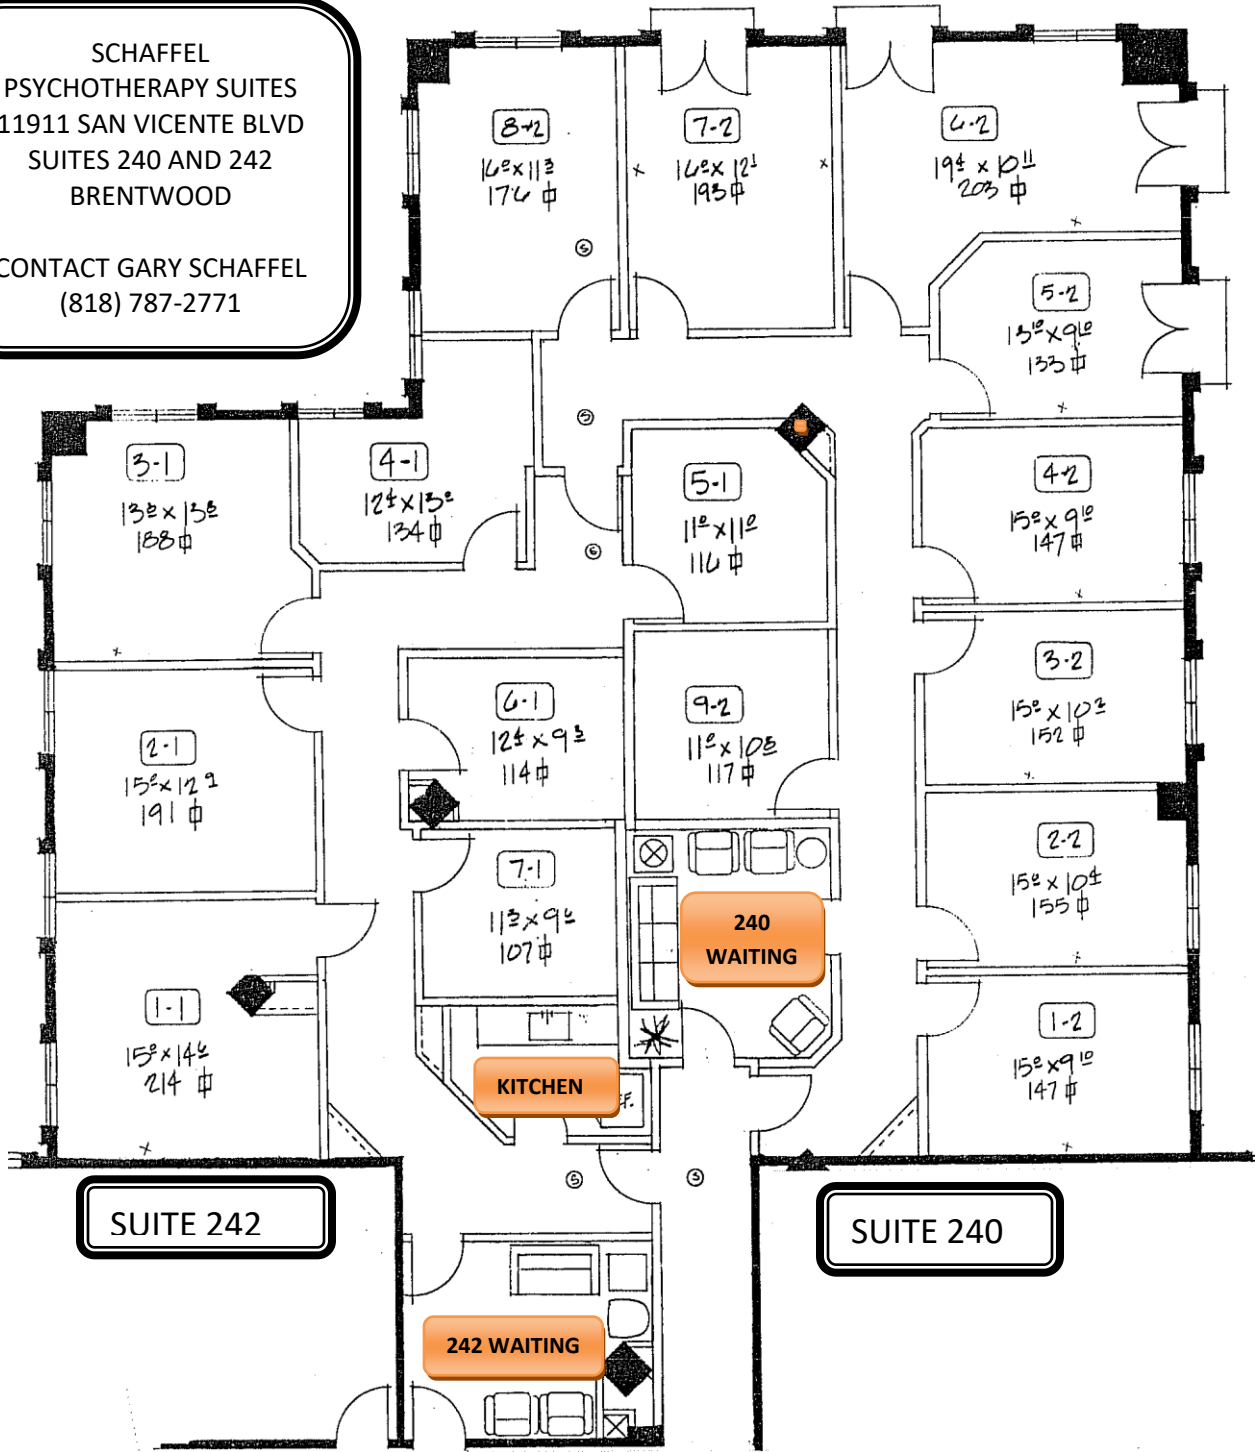

SCHAFFEL  
 PSYCHOTHERAPY SUITES  
 11911 SAN VICENTE BLVD  
 SUITES 240 AND 242  
 BRENTWOOD

CONTACT GARY SCHAFFEL  
 (818) 787-2771

Suites 240 and 242	DESCRIPTION
242, OFFICE 2 (2-1 ON PLAN)	PART TIME ONLY Light and bright perfectly shaped 191 sf office overlooking the shade trees on Westgate Avenue. Ideal for groups. Rates quoted are monthly rates per day. Monday through Friday is \$395/month for a full day, and \$295/month for a half day. Saturdays are \$250 per month and Sundays are \$195 per month. NEW: Hourly rental now available through our on line reservation reservation app at only \$20.00 per hour
242 #4 (4-1)	Uniquely shaped intimate 136 sf office with views of Westgate Avenue. Perfect starter office.