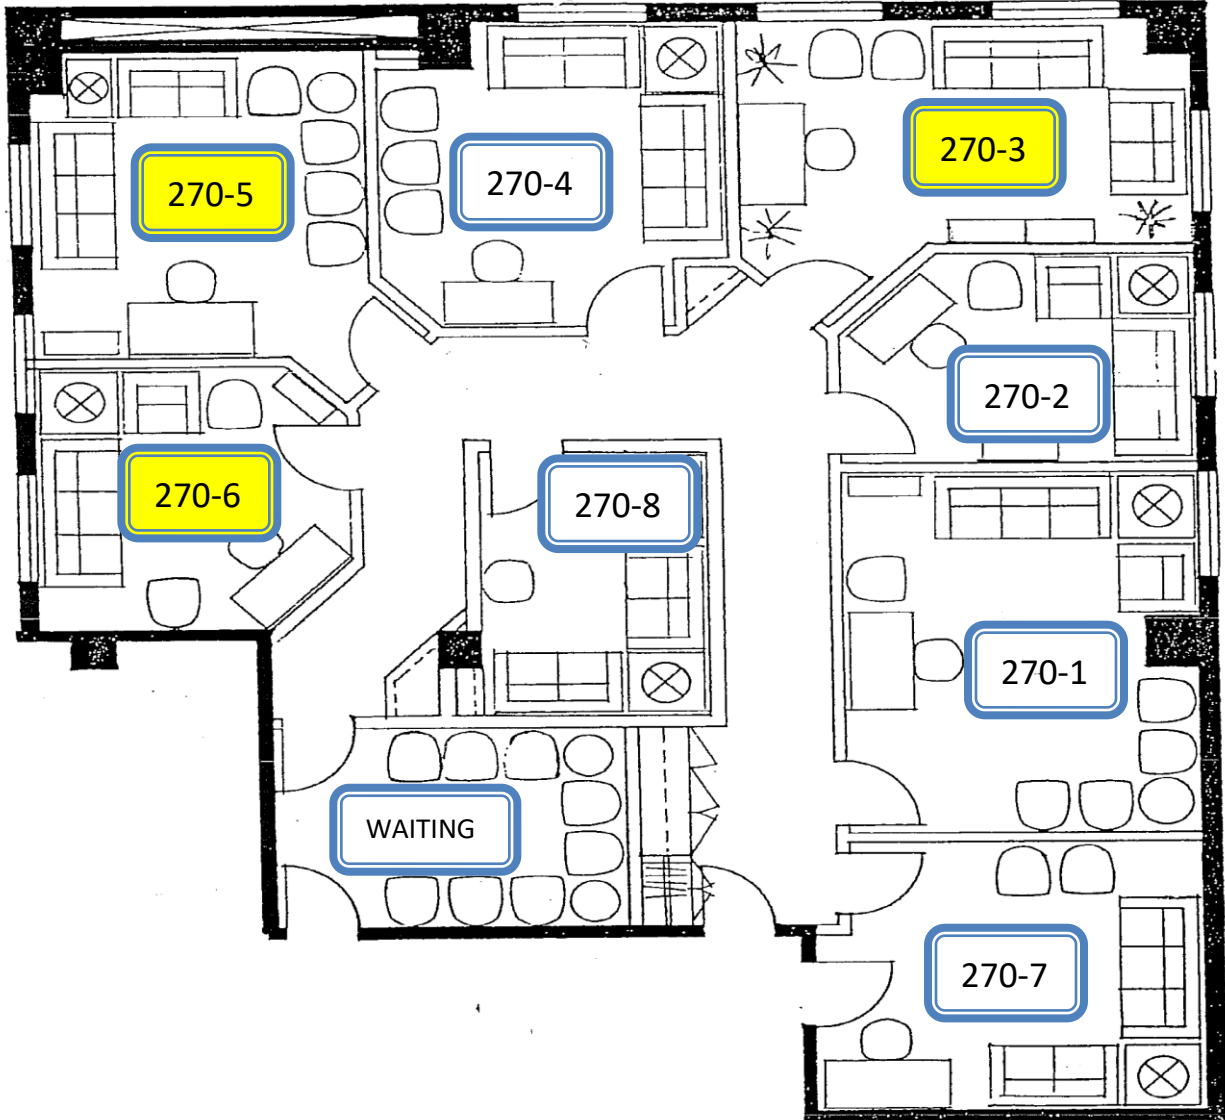

11911 SAN VICENTE SUITE 270

| 11911 SAN VICENTE BOULEVARD (AT MONTANA) SUITE 270 | |
|---|--|
| AVAILABLE OFFICES | |
| Suite and Office | Features and Amenities |
| Suite 270, Office 3 | Light and bright 195 sf corner office with San Vicente and courtyard views |
| Suite 270, Office 5 | Large 223 sf for groups or families. Lovely view overlooking building courtyard. |
| Suite 280, Office 6 | Cozy 143 sf office overlooking building courtyard. |