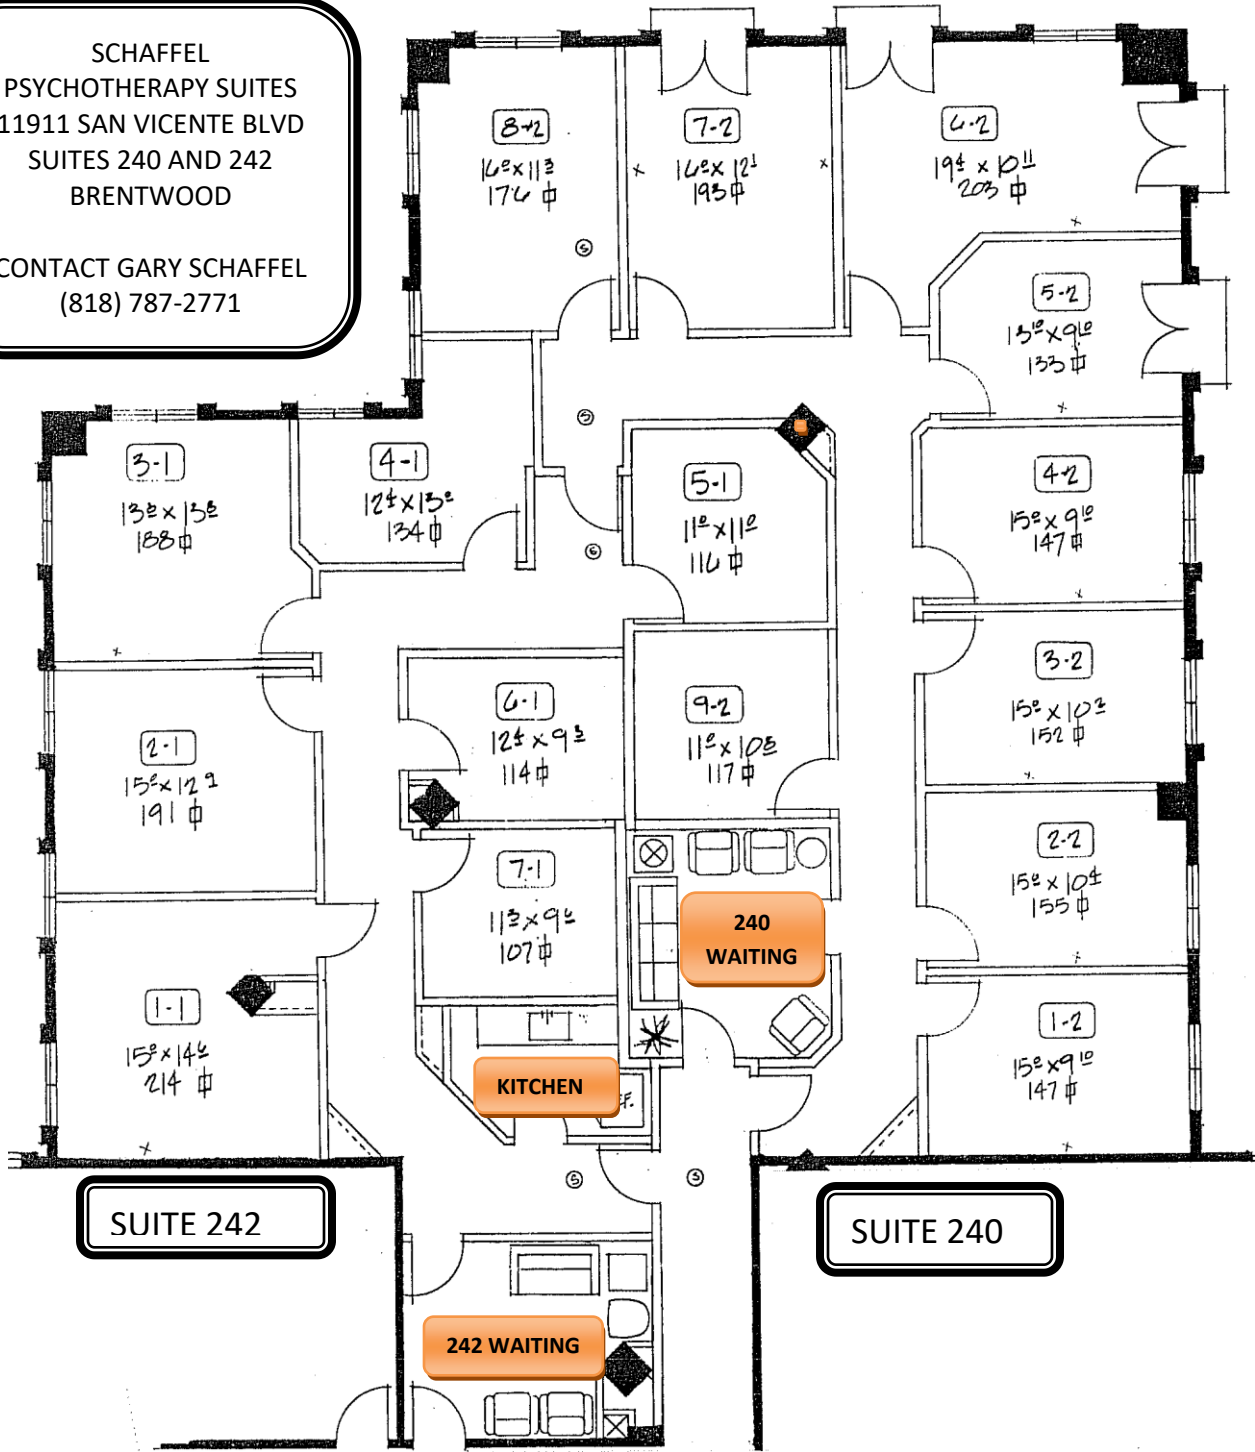

SCHAFFEL
 PSYCHOTHERAPY SUITES
 11911 SAN VICENTE BLVD
 SUITES 240 AND 242
 BRENTWOOD

CONTACT GARY SCHAFFEL
 (818) 787-2771

Suites 240 and 242	DESCRIPTIONP
240 OFFICE 7 (7-2 ON PLANS)	Large bright 195 SF office with floor to ceiling French doors
240 OFFICE 8 (8-2 ON PLANS)	Lovely intimate yet bright 176 SF corner office overlooking tree lined Westgate Avenue.
242 OFFICE 2 (2-1 ON PLANS)	Large bright office overallooking tree lined residential street
242 OFFICE 3 (3-1 ON PLANS)	Large bright corner office overlooking tree lined residential street.
242 OFFICE 7 (7-1 ON PLANS)	Large interior office perfect for those looking for an affordable full time office