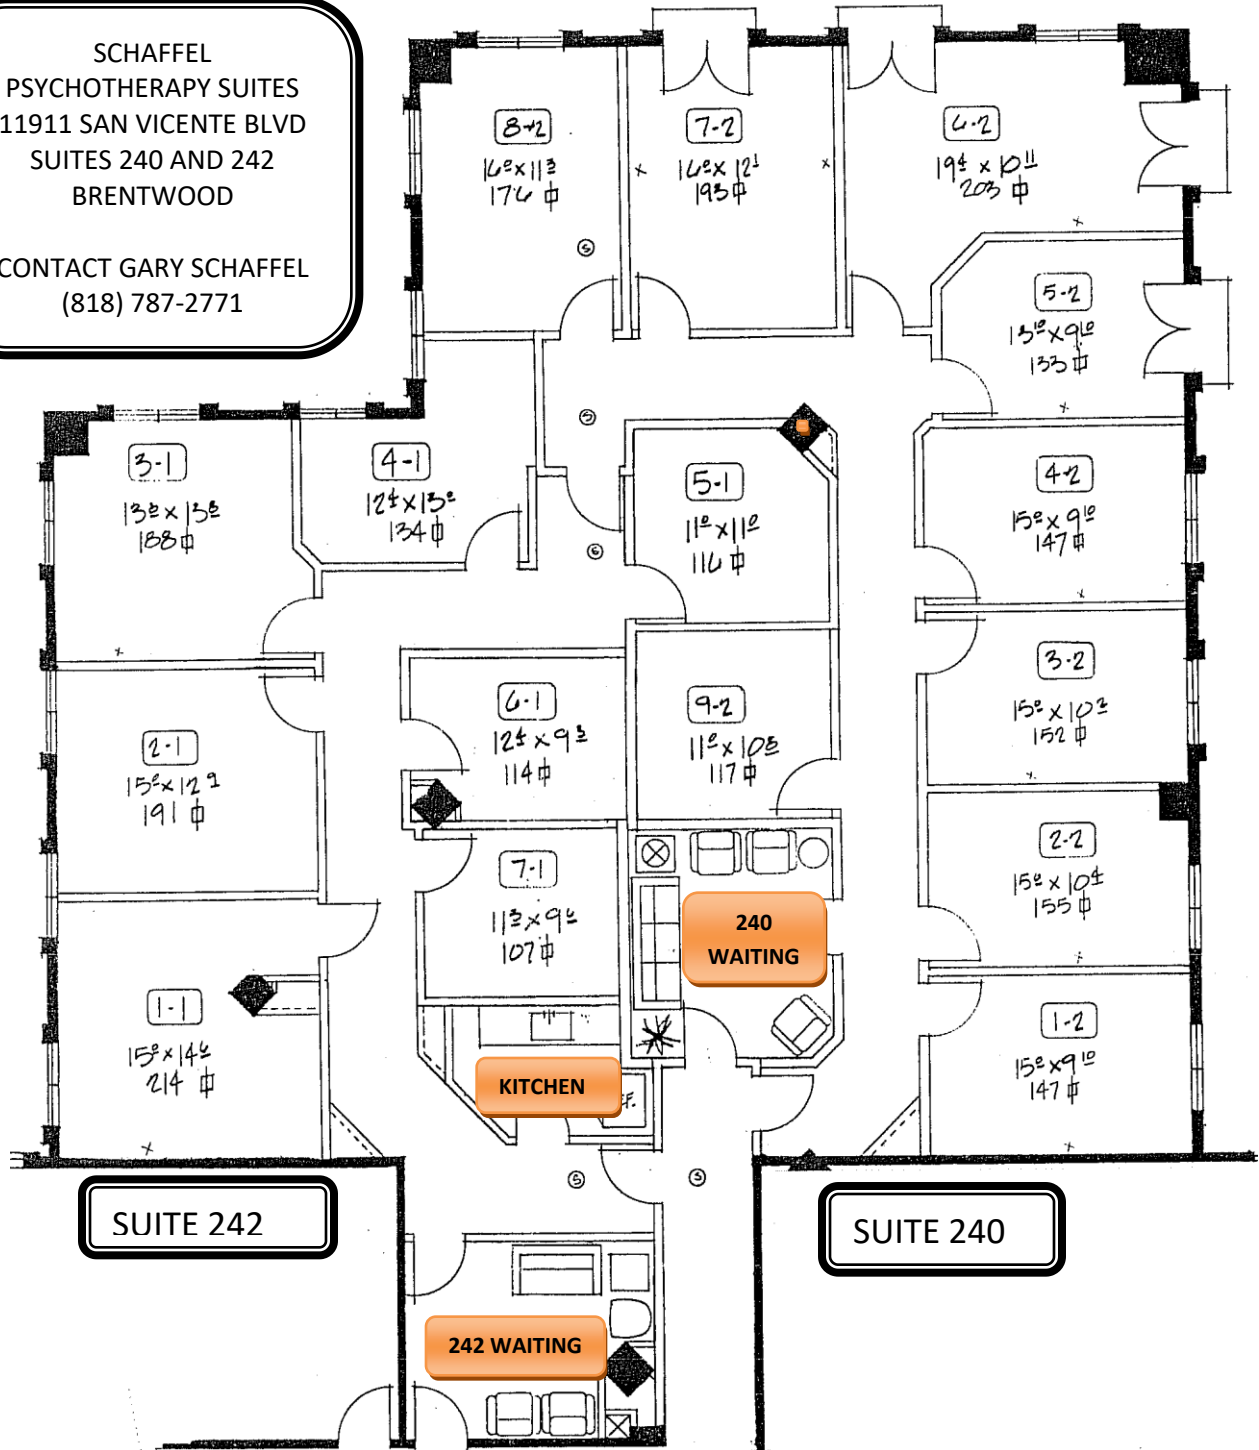

SCHAFFEL
 PSYCHOTHERAPY SUITES
 11911 SAN VICENTE BLVD
 SUITES 240 AND 242
 BRENTWOOD

CONTACT GARY SCHAFFEL
 (818) 787-2771

Suites 240 and 242	DESCRIPTIONP
240, OFFIC 3 (3-2 ON PLANS)	PART TIME ONLY Light and bright perfectly shaped 152 sf office overlooking the coral trees of San Vicente Boulevard. Rates quoted are monthly rates per day. Monday through Friday is \$395/month for a full day, and \$295/month for a half day. Sturdays are \$250 per moth and Sundays are \$195 per month.
240 OFFICE 8 (8-2 ON PLANS)	Lovely intimate yet bright 176 SF corner office overlooking tree lined Westgate Avenue.
242 OFFICE 2 (2-1 ON PLANS)	Large bright 191 SF office overlooking tree lined residential street