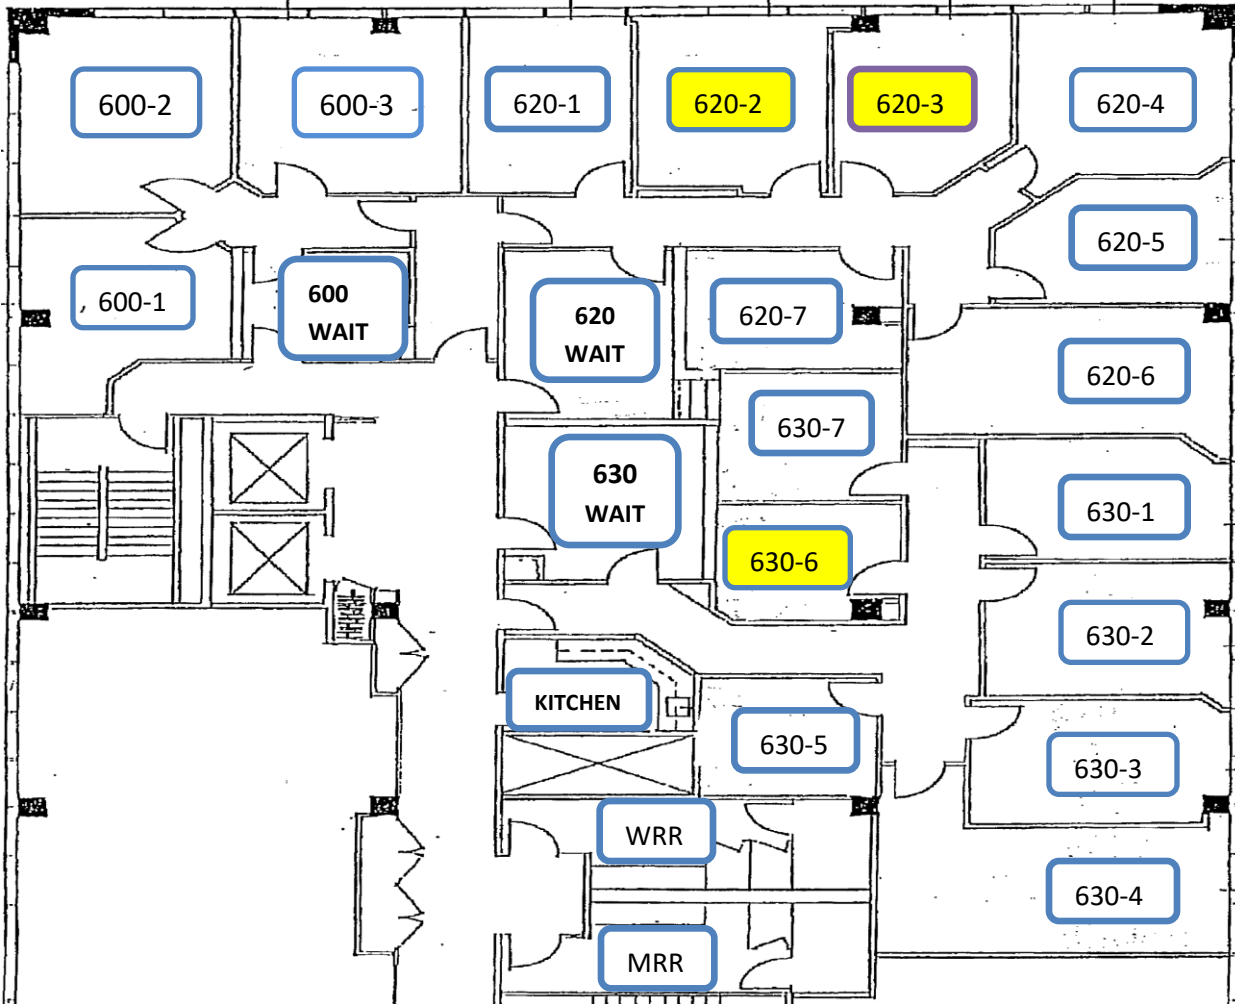

**2730 WILSHIRE BOULEVARD (AT HARVARD)
SUITES 600, 620, 630
SANTA MONICA, CALIFORNIA**

2730 WILSHIRE BLVD, SUITES 600, 620, 630 AVAILABLE SUITES	
Suite and Office	Features and Amenities
620-2	Larger sized light and bright 186 sf north facing office with views of Santa Monica Mountains and Malibu coastline. Perfect for large groups.
520-3	Nicely sized with intimate feel 165 sf office with north facing views of the Santa Monica Mountains and Malibu coast line. Perfect for smallgroups.
630-6	Large and affordable interior office, perfect for those just getting started in their practice.