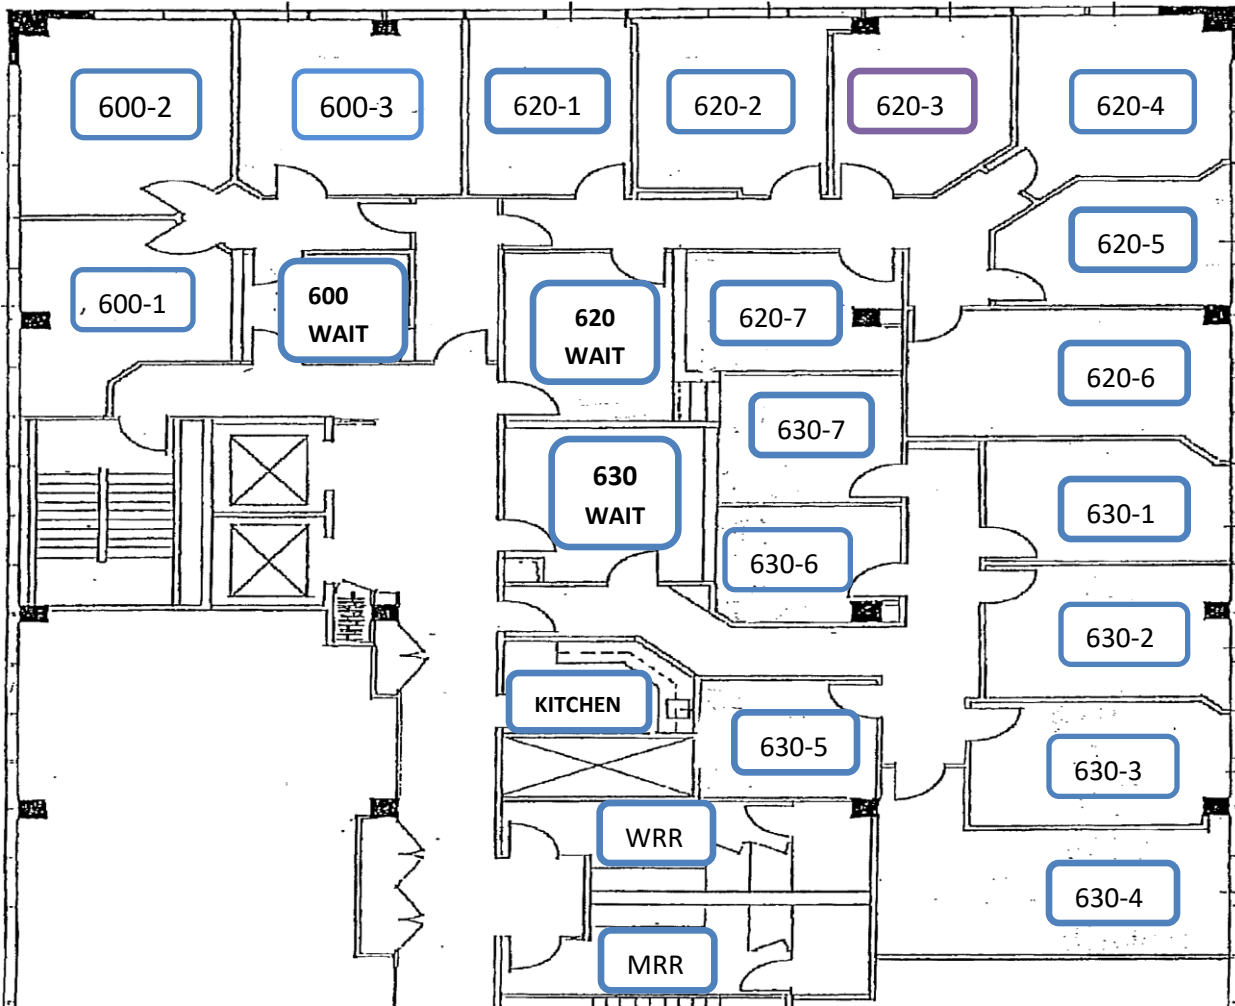

**2730 WILSHIRE BOULEVARD (AT HARVARD)
SUITES 600, 620, 630
SANTA MONICA, CALIFORNIA**

2730 WILSHIRE BLVD, SUITES 600, 620, 630 AVAILABLE SUITES	
Suite and Office	Features and Amenities
620-2	Larger sized light and bright 186 sf north facing office with views of Santa Monica Mountains and Malibu coastline. Perfect for groups.
620-3	Light and bright 165 sf north facing office with views of Santa Monica Mountains and Malibu coastline.