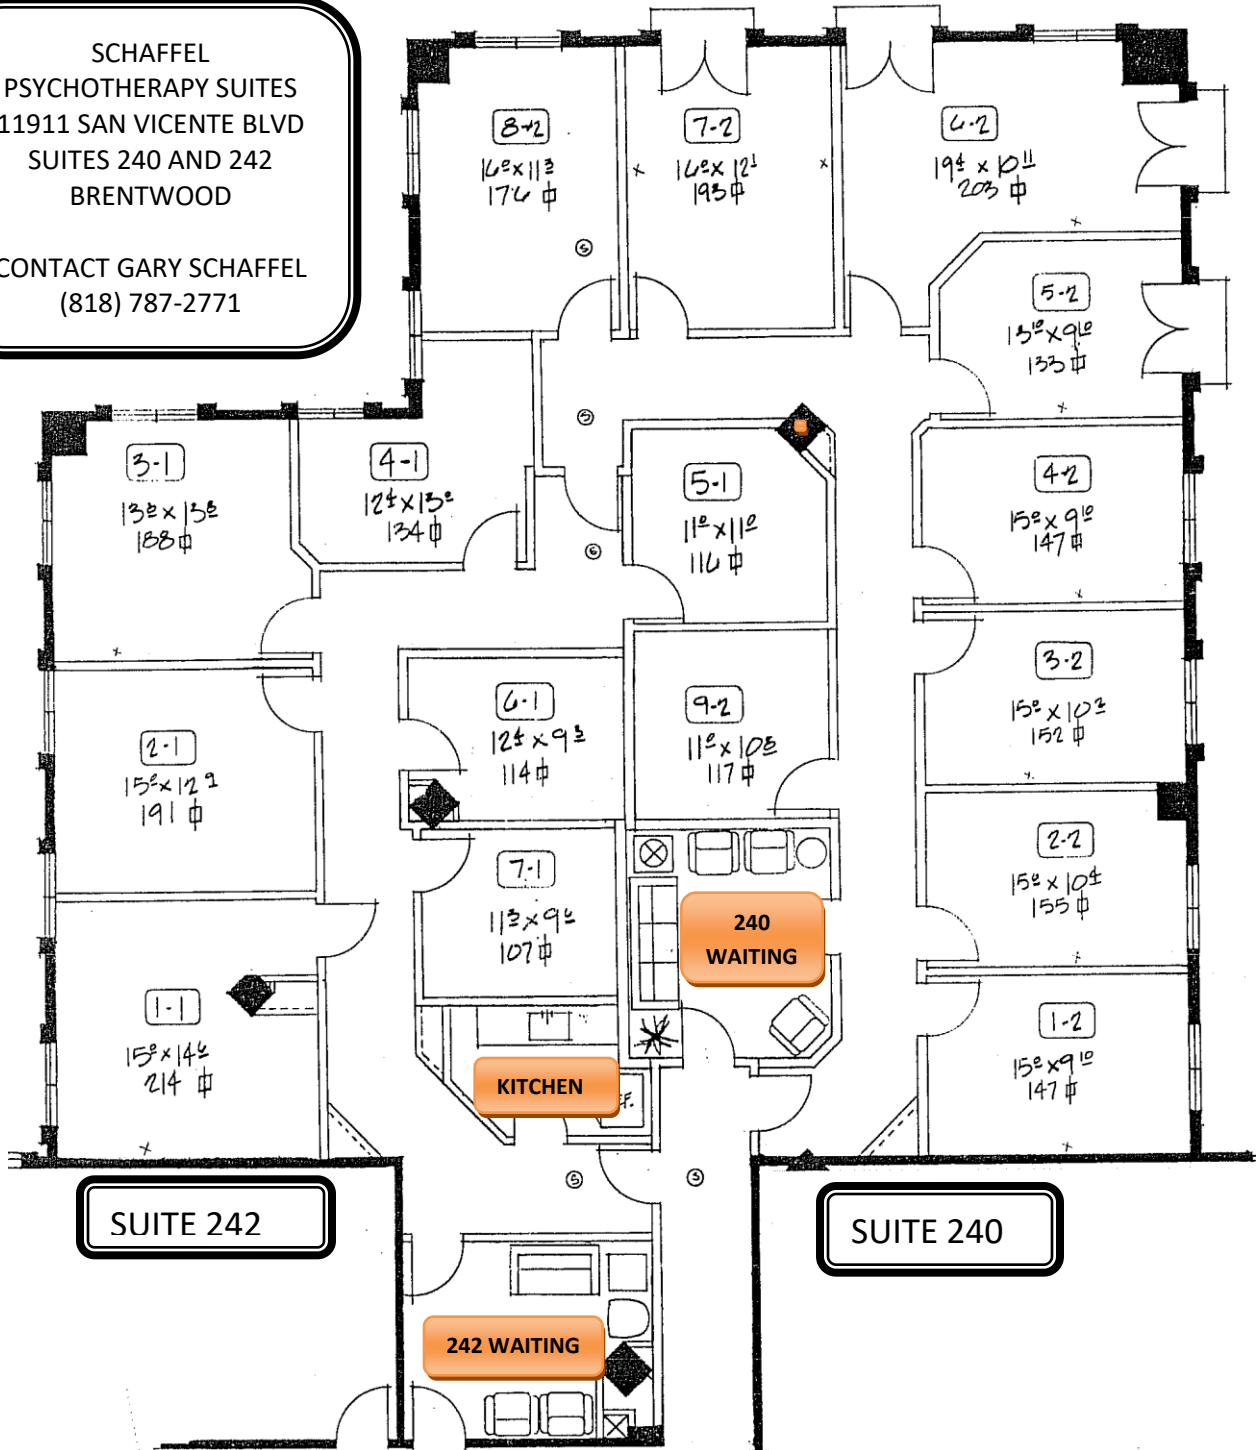

SCHAFFEL  
 PSYCHOTHERAPY SUITES  
 11911 SAN VICENTE BLVD  
 SUITES 240 AND 242  
 BRENTWOOD

CONTACT GARY SCHAFFEL  
 (818) 787-2771

Suites 240 and 242	DESCRIPTIONP
240, OFFIC 3 (3-2 ON PLANS)	PART TIME ONLY Light and bright perfectly shaped 152 sf office overlooking the coral trees of San Vicente Boulevard. Rates quoted are monthly rates per day. Monday through Friday is \$395/month for a full day, and \$295/month for a half day. Sturdays are \$250 per moth and Sundays are \$195 per month.
240 OFFICE 5 (5-2 ON PLANS)	Intimate and affordable 133 SF office with floor to ceiling French doors
240 OFFICE 8 (8-2 ON PLANS)	Lovely intimate yet bright 176 SF corner office overlooking tree lined Westgate Avenue.

**242 OFFICE 2 (2-1 ON PLANS)**

**Large bright 191 SF office overlooking tree lined residential street**