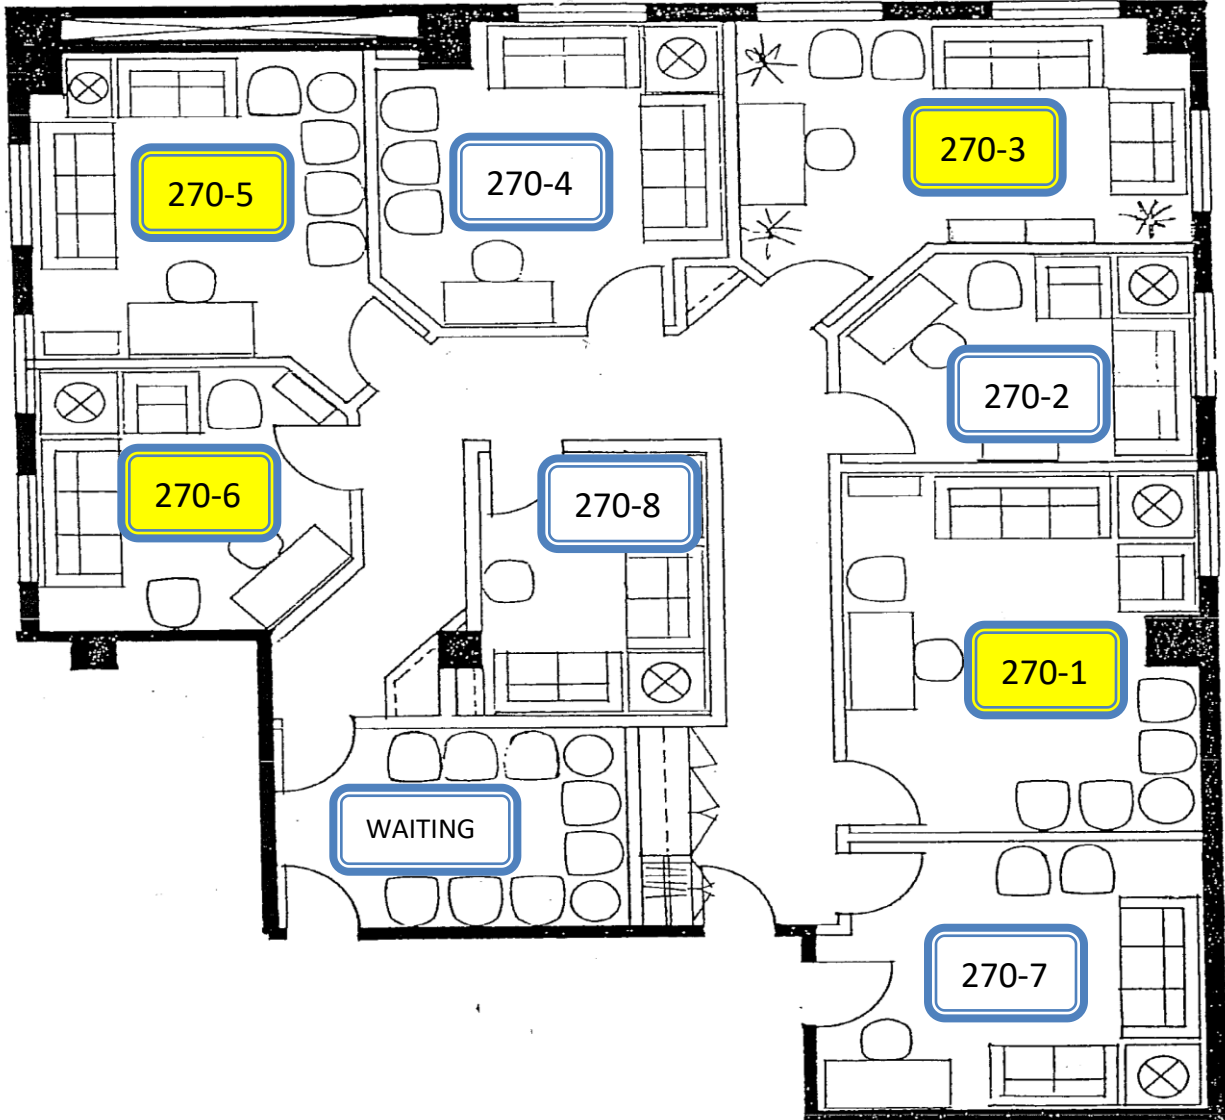

11911 SAN VICENTE SUITE 270

11911 SAN VICENTE BOULEVARD (AT MONTANA) SUITE 270	
AVAILABLE OFFICES	
Suite and Office	Features and Amenities
Suite 270, Office 1	Extremely large 254 sf office is perfect for groups or multi-tasking centers. Largest office in most desirable building on San Vicente Blvd. Enchanting view of the San Vicente coral trees.
Suite 270, Office 3	Light and bright 195 sf corner office with San Vicente and courtyard views
Suite 270, Office 5	Large 223 sf for groups or families. Lovely view overlooking building courtyard.
Suite 270, Office 6	Light, yet intimate 143 sf office overlooking building courtyard.