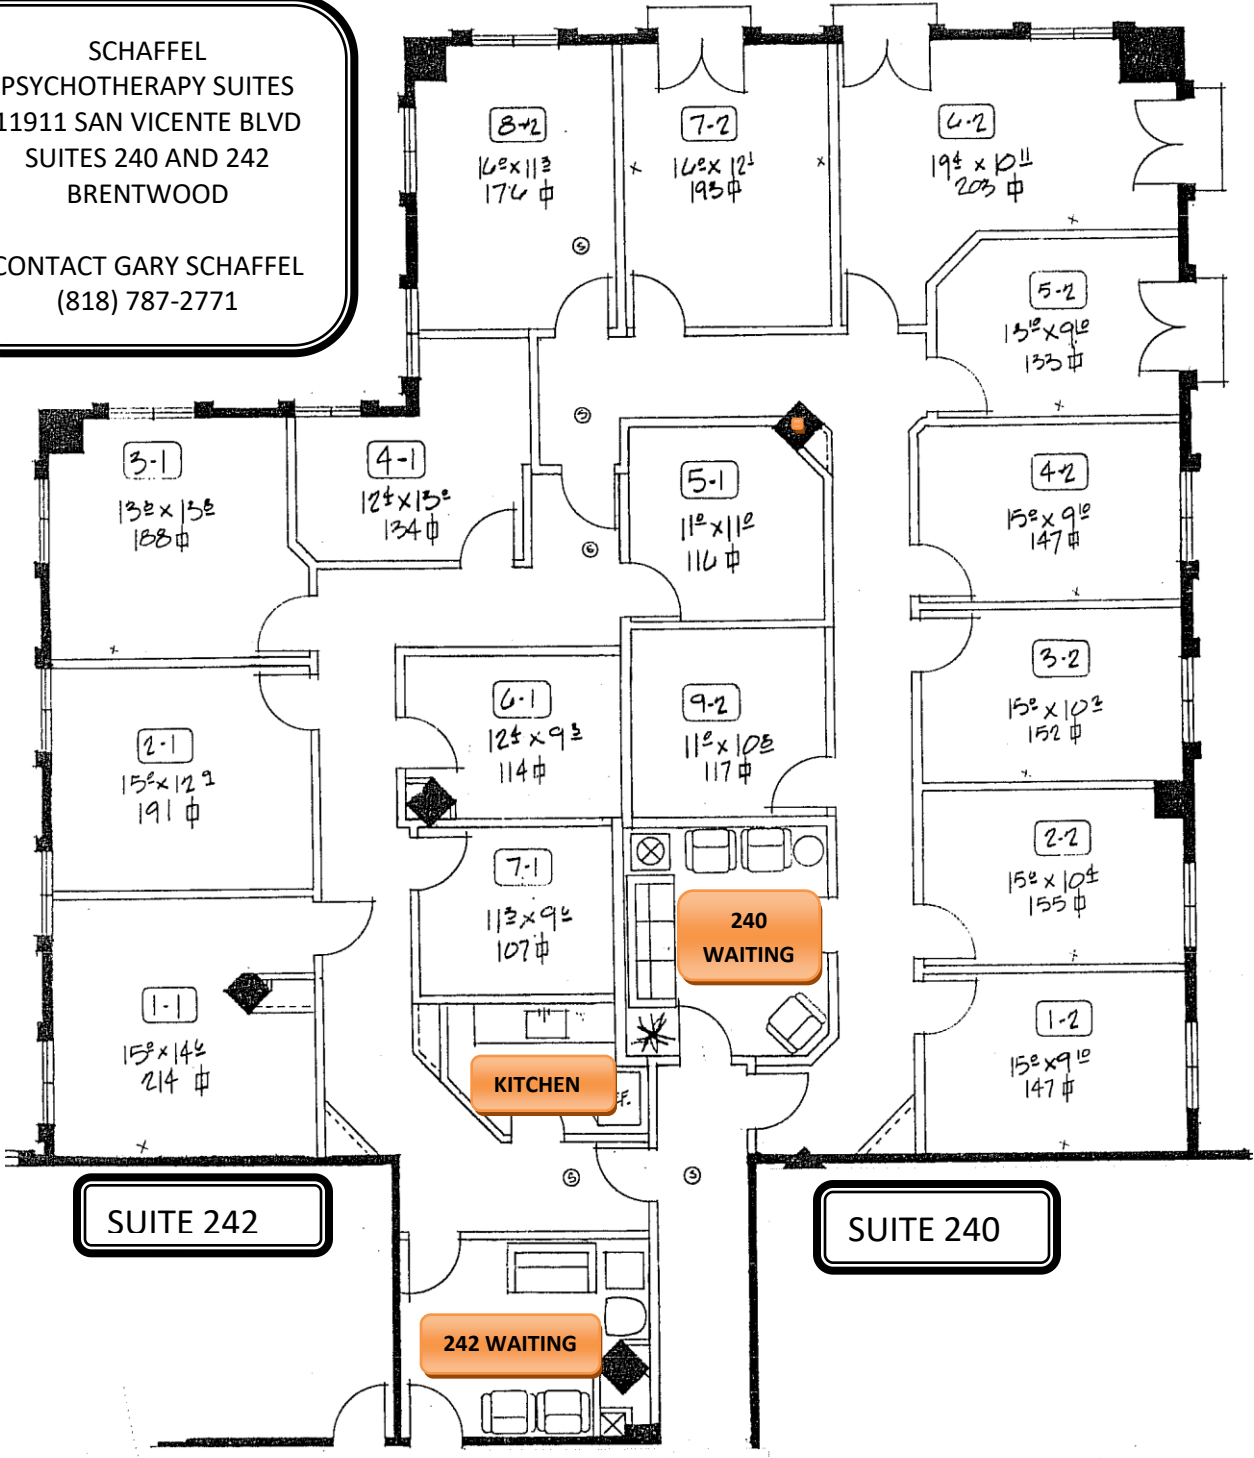

SCHAFFEL  
 PSYCHOTHERAPY SUITES  
 11911 SAN VICENTE BLVD  
 SUITES 240 AND 242  
 BRENTWOOD

CONTACT GARY SCHAFFEL  
 (818) 787-2771

Suites 240 and 242	DESCRIPTIONP
240 OFFICE 7 (7-2 ON PLANS)	Large bright 195 SF office with floor to ceiling French doors
240 OFFICE 8 (8-2 ON PLANS)	Lovely intimate yet bright 176 SF corner office overlooking tree lined Westgate Avenue.
242 OFFICE 2 (2-1 ON PLANS)	Large bright 191 SF office overalooking tree lined residential street
242 OFFICE 3 (3-1 ON PLANS)	Large bright 188 SF corner office overlooking tree lined residential street.
242 OFFICE 7 (7-1 ON PLANS)	Large interior 107 SF office perfect for those looking for an affordable full time office (Available furnished)