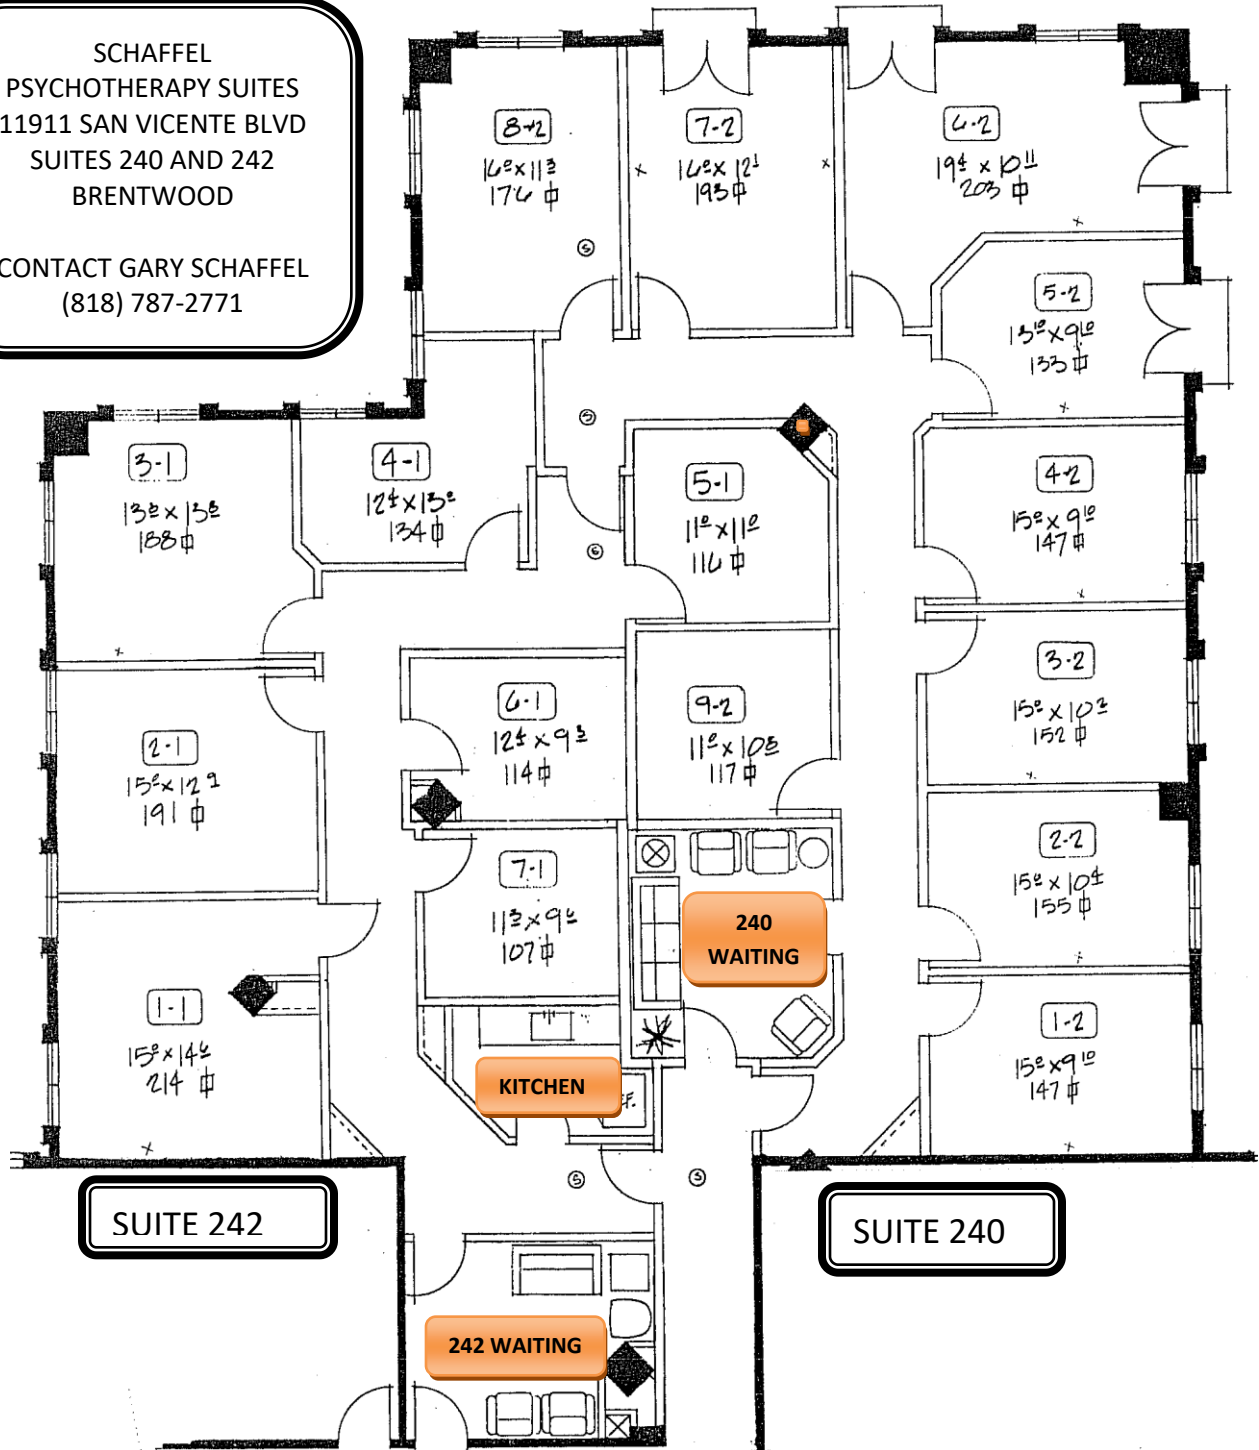

SCHAFFEL
 PSYCHOTHERAPY SUITES
 11911 SAN VICENTE BLVD
 SUITES 240 AND 242
 BRENTWOOD

CONTACT GARY SCHAFFEL
 (818) 787-2771

Suites 240 and 242	DESCRIPTIONP
240 OFFICE 7 (7-2 ON PLANS)	Large bright 195 SF office with floor to ceiling French doors
240 OFFICE 8 (8-2 ON PLANS)	Lovely intimate yet bright 176 SF corner office overlooking tree lined Westgate Avenue.
242 OFFICE 2 (2-1 ON PLANS)	Large bright office overlooking treelined residential street
242 OFFICE 7 (7-1 ON PLANS)	Large interior office perfect for those looking for an affordable full time office