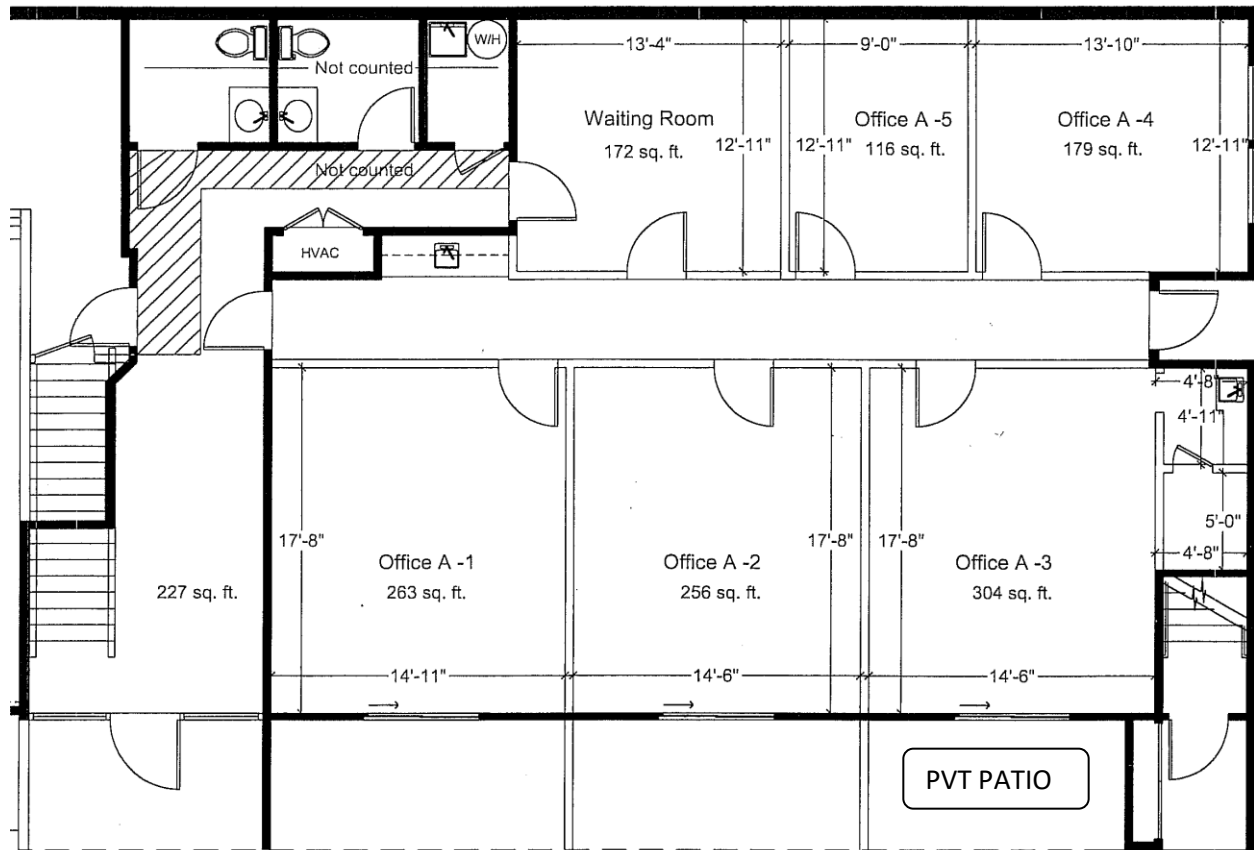

**15235 BURBANK BOULEVARD (AT SEPULVEDA)  
SUITE A  
SHERMAN OAKS, CALIFORNIA**

15235 BURBANK BOULEVARD (AT SEPULVEDA) SUITE A (FIRST FLOOR) SHERMAN OAKS, CALIFORNIA		
AVAILABLE SUITES		
Suite and Office	Features and Amenities	Monthly Rental Rate
Suite A, Office 3	Extra large office with storage room and coffee bar, built-in bookcases, paneling, and door to patio. Perfect for group sessions.	\$1,095 full time. Also available part time
Suite A, Office 4	Spacious light and bright office. Available furnished.	\$795 full time. Also available part time.