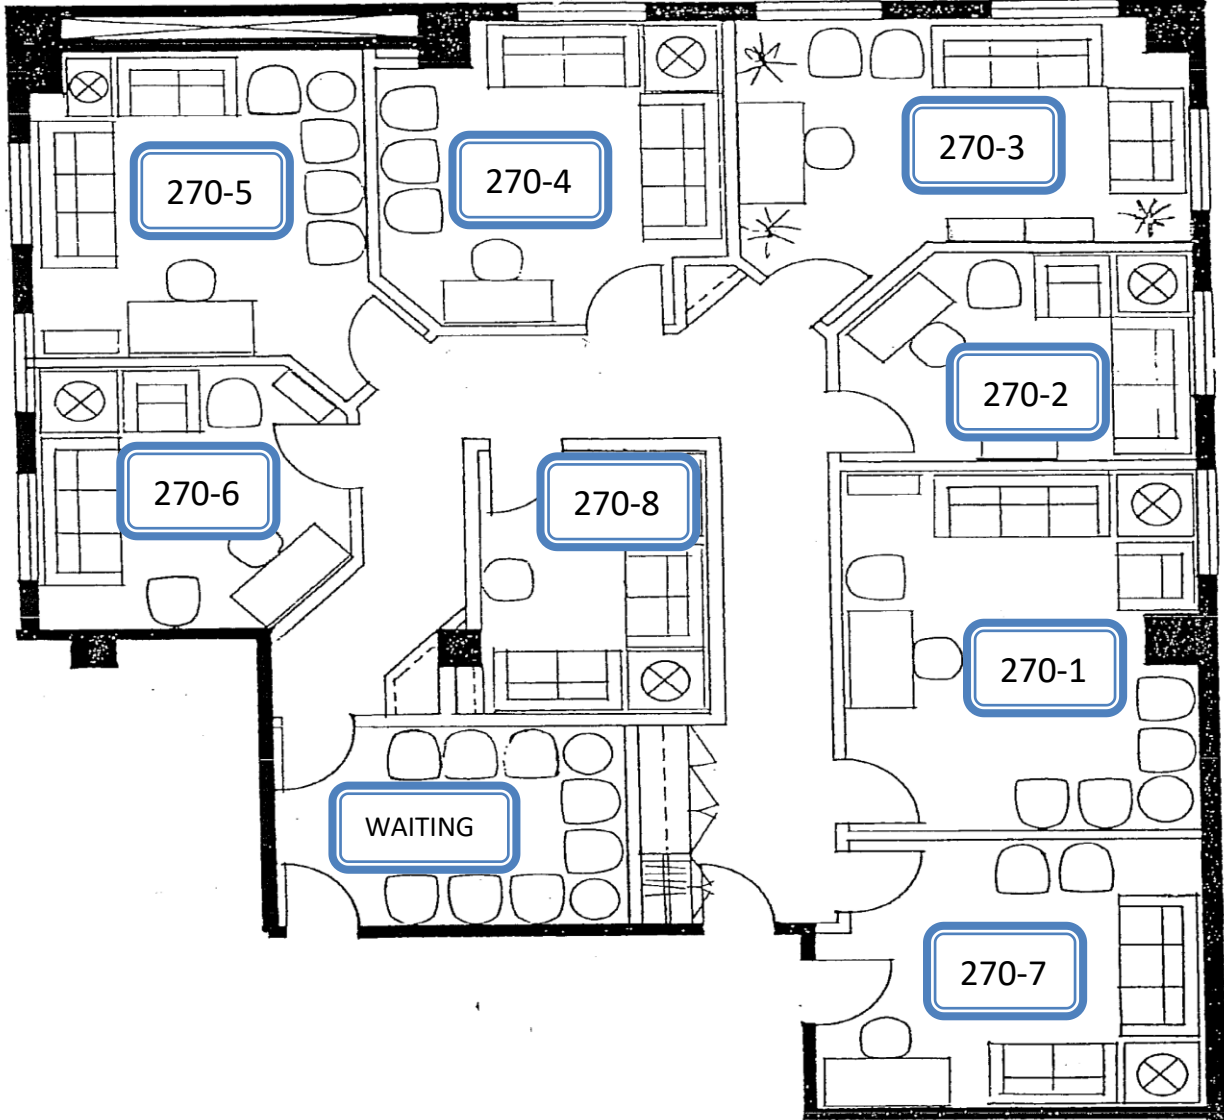

11911 SAN VICENTE SUITE 270

11911 SAN VICENTE BOULEVARD (AT MONTANA) SUITE 270	
AVAILABLE OFFICES	
Suite and Office	Features and Amenities
Suite 270, Office 1	Extremely large 254 sf office perfect for groups of lots of books and work centers. Largest office in most desirable building on San Vicente Blvd.