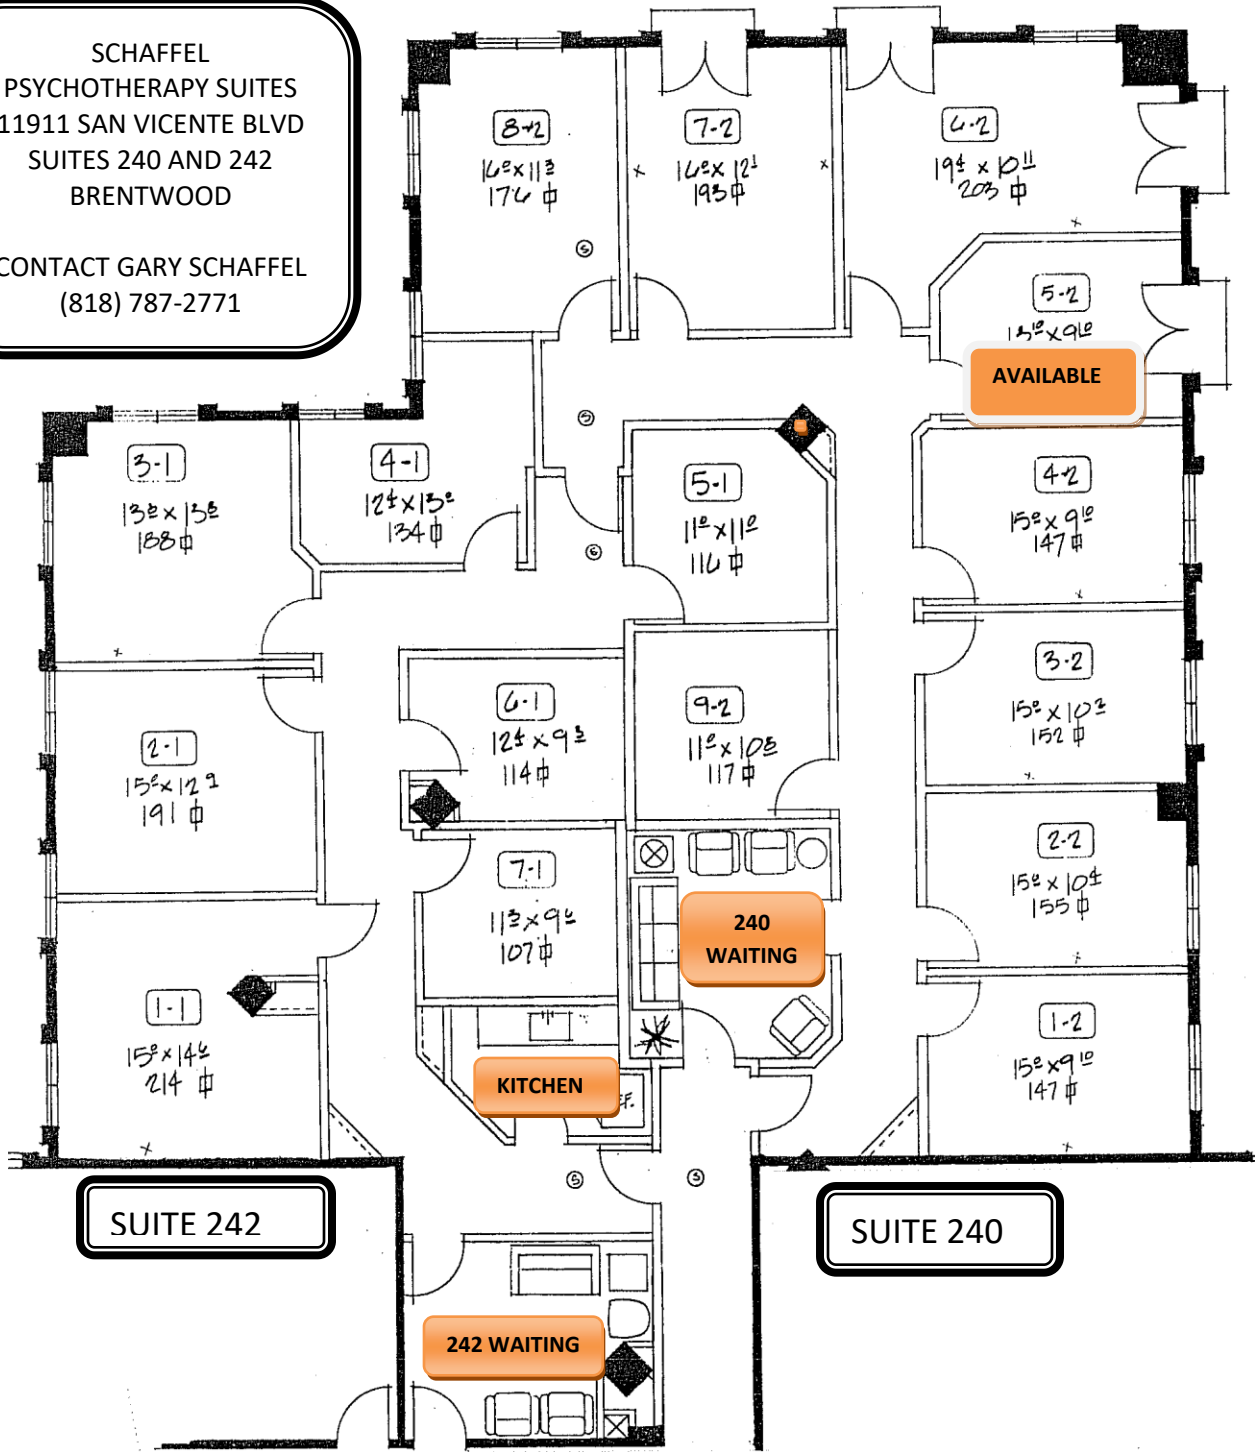

SCHAFFEL
 PSYCHOTHERAPY SUITES
 11911 SAN VICENTE BLVD
 SUITES 240 AND 242
 BRENTWOOD

CONTACT GARY SCHAFFEL
 (818) 787-2771

Suites 240 and 242	
240, OFFICE 5	Light and bright intimate office overlooking the coral trees of San Vicente Blvd from full height French doors.